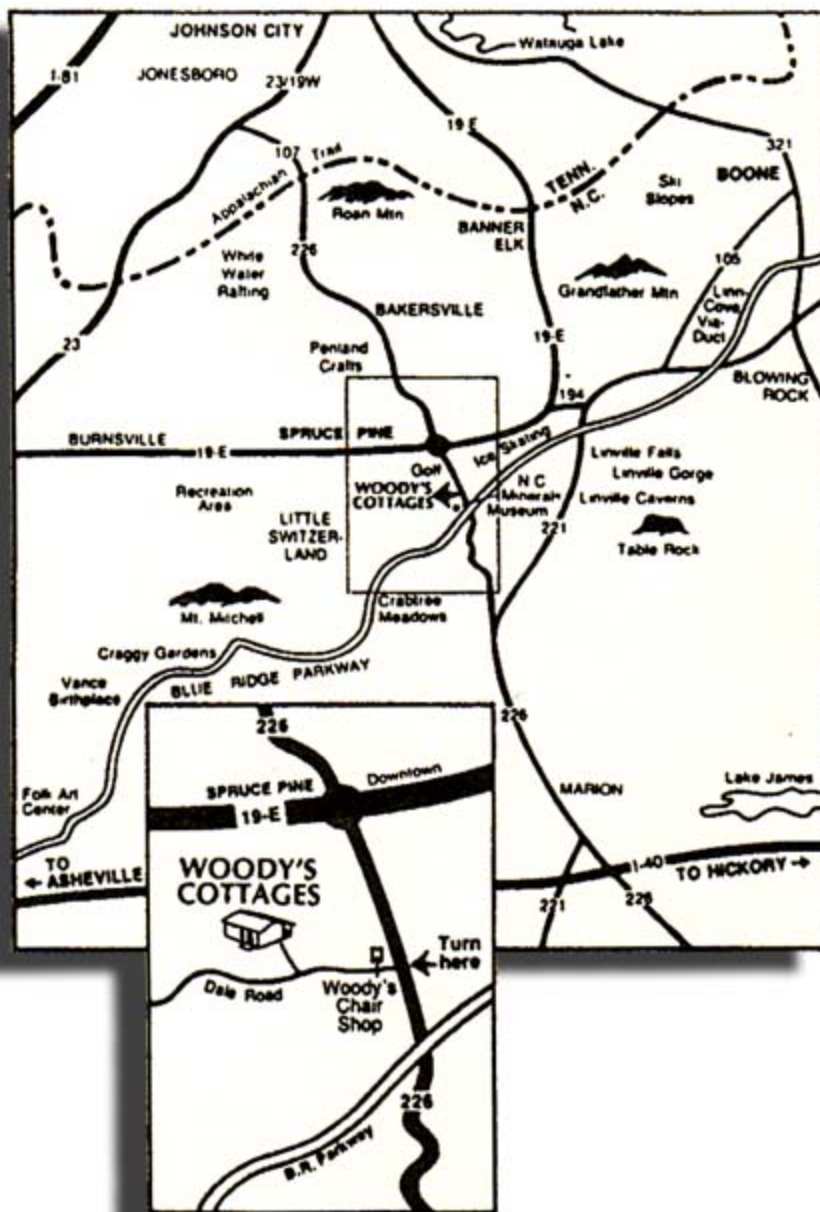

### *Directions...*

Woody's Cottages is located on Dale Road, just off NC Highway 226 south of Spruce Pine.

Follow NC 226 north 3 miles to Woody's Chair Shop. Turn left onto Dale Road and go 1 mile. You will see our sign on the right.

### *From Johnson City, Tennessee*

Take Tennessee Highway 107 from Unicoi and follow it north to the state line, where it changes to NC 226. Stay on NC 226 through Spruce Pine to Dale Road. Turn right Dale Road and go 1 mile. We're on the right.

### *From Asheville, NC*

Take Interstate 40 to Marion and follow the directions from Marion listed above.